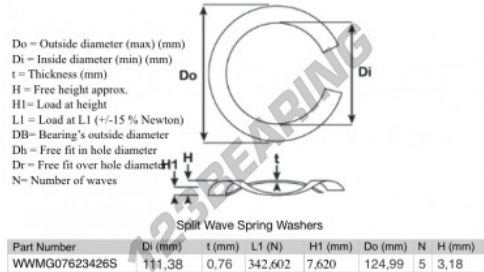

## Split wave spring washer

**SWSW-124.99-111.38-0.76-5-SS - SWSW-124.99-111.38-0.76-5-SS**

<https://www.123bearing.co.uk/accessories/washer/split-wave-spring-washer/swsw-124.99-111.38-0.76-5-ss>

## PRODUCT FEATURES

Brand	GEN
Inside diameter	111.38 mm
Thickness	0.76 mm
Material	STAINLESS STEEL
Packaging	1
Load at L1	342.602 N
Load height	7.62
Outside diameter (max)	124.99 mm
Number of waves	5

[contact@123bearing.co.uk](mailto:contact@123bearing.co.uk)