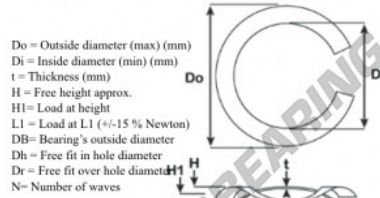

Split wave spring washer

SWSW-259.99-239.16-0.81-9 - SWSW-259.99-239.16-0.81-9

<https://www.123bearing.co.uk/accessories/washer/split-wave-spring-washer/swsw-259.99-239.16-0.81-9>

Split Wave Spring Washers

| Part Number | Di (mm) | t (mm) | L1 (N) | H1 (mm) | Do (mm) | N | H (mm) |
|--------------|---------|--------|---------|---------|---------|---|--------|
| WWMG07377120 | 239,16 | 0,81 | 712,000 | 7,371 | 259,99 | 9 | 3,96 |

PRODUCT FEATURES

| | |
|------------------------|--------------|
| Brand | GEN |
| Inside diameter | 239.16 mm |
| Inside diameter | 9.416" inch |
| Thickness | 0.81 mm |
| Thickness | 0.032" inch |
| Material | STEEL |
| Packaging | 1 |
| Load at L1 | 712 N |
| Load height | 7.371 |
| Outside diameter (max) | 259.99 mm |
| Outside diameter (max) | 10.236" inch |
| Number of waves | 9 |