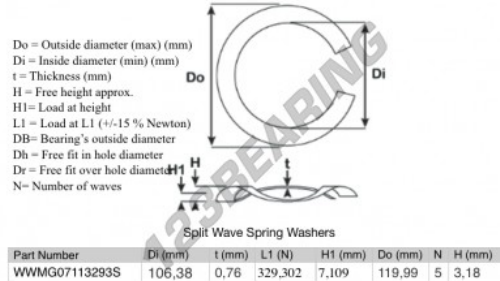

Split wave spring washer

SWSW-119.99-106.38-0.76-5-SS - SWSW-119.99-106.38-0.76-5-SS

<https://www.123bearing.co.uk/accessories/washer/split-wave-spring-washer/swsw-119.99-106.38-0.76-5-ss>

PRODUCT FEATURES

Brand	GEN
Inside diameter	106.38 mm
Thickness	0.76 mm
Material	STAINLESS STEEL
Packaging	1
Load at L1	329.302 N
Load height	7.109
Outside diameter (max)	119.99 mm
Number of waves	5

contact@123bearing.co.uk