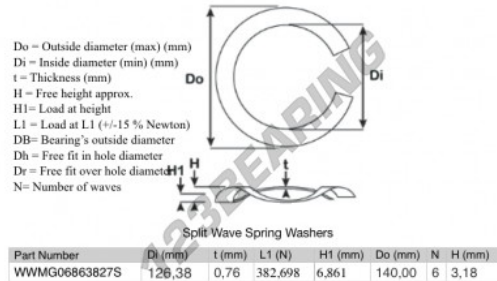

Split wave spring washer

SWSW-140-126.38-0.76-6-SS - SWSW-140-126.38-0.76-6-SS

<https://www.123bearing.co.uk/accessories/washer/split-wave-spring-washer/swsw-140-126.38-0.76-6-ss>

PRODUCT FEATURES

Brand	GEN
Inside diameter	126.38 mm
Thickness	0.76 mm
Material	STAINLESS STEEL
Packaging	1
Load at L1	382.698 N
Load height	6.861
Outside diameter (max)	140 mm
Number of waves	6