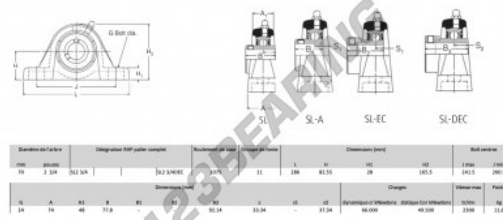

Housed bearing 2 bolts SL2-3-7-RHP - SL2-3-7-RHP

<https://www.123bearing.co.uk/bearing-housing/housed-bearing/cast-iron-housed-bearing-2/sl2-3-7-rhp>

PRODUCT FEATURES

Brand	RHP
N° Ean13	3616060608994
Shaft diameter	70 mm
Shaft diameter	2.756" inch
No. of fasteners	2
Tightening	set screw
Mounting center distance	200.5 mm
Mounting center distance	7.894" inch
Limiting speed	2300 rpm
Material	cast iron
Weight	11600 g
Dynamic load	66 kN
Static load	49.5 kN
Packaging	1