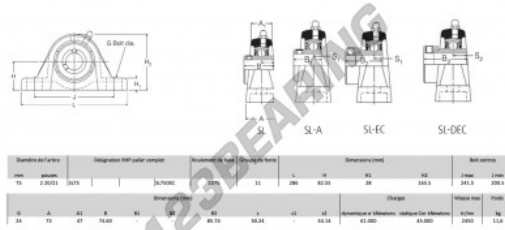

Housed bearing 2 bolts SL75-RHP - SL75-RHP

<https://www.123bearing.co.uk/bearing-housing/housed-bearing/cast-iron-housed-bearing-2/sl75-rhp>

PRODUCT FEATURES

Brand	RHP
N° Ean13	3616060608970
Shaft diameter	75 mm
No. of fasteners	2
Tightening	set screw
Mounting center distance	200.5 mm
Limiting speed	2450 rpm
Material	cast iron
Weight	11600 g
Dynamic load	61 kN
Static load	45 kN
Packaging	1