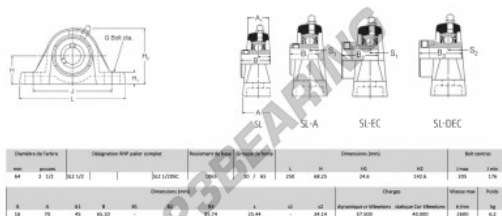

Housed bearing 2 bolts SL2-1-2-RHP - SL2-1-2-RHP

<https://www.123bearing.co.uk/bearing-housing/housed-bearing/cast-iron-housed-bearing-2/sl2-1-2-rhp>

PRODUCT FEATURES

| | |
|--------------------------|---------------|
| Brand | RHP |
| N° Ean13 | 3616060608949 |
| Shaft diameter | 64 mm |
| No. of fasteners | 2 |
| Tightening | set screw |
| Mounting center distance | 176 mm |
| Limiting speed | 2600 rpm |
| Material | cast iron |
| Weight | 6200 g |
| Dynamic load | 57.5 kN |
| Static load | 40 kN |
| Packaging | 1 |