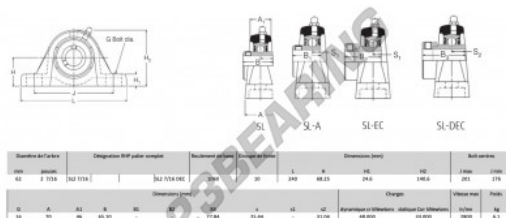

## Housed bearing 2 bolts SL2-7-16-RHP - SL2-7-16-RHP

<https://www.123bearing.co.uk/bearing-housing/housed-bearing/cast-iron-housed-bearing-2/sl2-7-16-rhp>

### PRODUCT FEATURES

Brand	RHP
N° Ean13	3616060608918
Shaft diameter	62 mm
No. of fasteners	2
Tightening	set screw
Mounting center distance	176 mm
Limiting speed	2800 rpm
Material	cast iron
Weight	6100 g
Dynamic load	48 kN
Static load	33 kN
Packaging	1