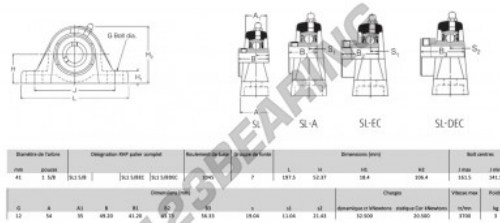

Housed bearing 2 bolts SL1-5-8-RHP - SL1-5-8-RHP

<https://www.123bearing.co.uk/bearing-housing/housed-bearing/cast-iron-housed-bearing-2/sl1-5-8-rhp>

PRODUCT FEATURES

Brand	RHP
N° Ean13	3616060608772
Shaft diameter	41 mm
No. of fasteners	2
Tightening	-
Mounting center distance	141.5 mm
Limiting speed	3700 rpm
Material	-
Weight	3000 g
Dynamic load	32.5 kN
Static load	19.9 kN
Packaging	-