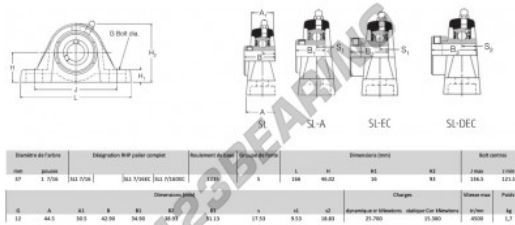

## Housed bearing 2 bolts SL1-7-16-RHP - SL1-7-16-RHP

<https://www.123bearing.co.uk/bearing-housing/housed-bearing/cast-iron-housed-bearing-2/sl1-7-16-rhp>

### PRODUCT FEATURES

Brand	RHP
N° Ean13	3616060608734
Shaft diameter	37 mm
No. of fasteners	2
Tightening	set screw
Mounting center distance	121.5 mm
Limiting speed	4500 rpm
Material	cast iron
Weight	1700 g
Dynamic load	25.7 kN
Static load	15.3 kN
Packaging	1