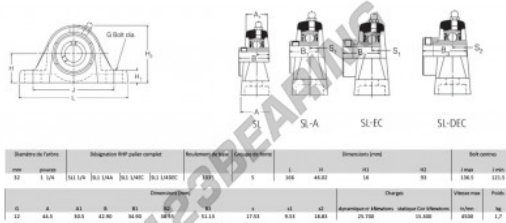

## Housed bearing 2 bolts SL1-1-4-RHP - SL1-1-4-RHP

<https://www.123bearing.co.uk/bearing-housing/housed-bearing/cast-iron-housed-bearing-2/sl1-1-4-rhp>

### PRODUCT FEATURES

Brand	RHP
N° Ean13	3616060608710
Shaft diameter	32 mm
Shaft diameter	1.26" inch
No. of fasteners	2
Tightening	set screw
Mounting center distance	121.5 mm
Mounting center distance	4.783" inch
Limiting speed	4500 rpm
Material	cast iron
Weight	1700 g
Dynamic load	25.7 kN
Static load	15.3 kN
Packaging	1
Standard	No standard