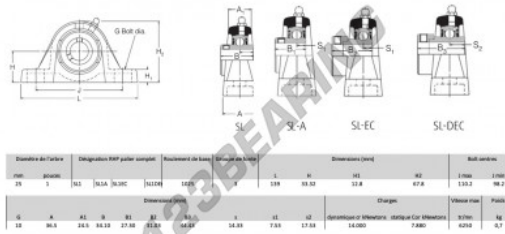

Housed bearing 2 bolts SL1-RHP - SL1-RHP

<https://www.123bearing.co.uk/bearing-housing/housed-bearing/cast-iron-housed-bearing-2/sl1-rhp>

PRODUCT FEATURES

Brand	RHP
N° Ean13	3616060608659
Shaft diameter	25 mm
Shaft diameter	0.984" inch
No. of fasteners	2
Tightening	set screw
Mounting center distance	98.2 mm
Mounting center distance	3.866" inch
Limiting speed	6250 rpm
Material	cast iron
Weight	700 g
Dynamic load	14 kN
Static load	7.88 kN
Packaging	1