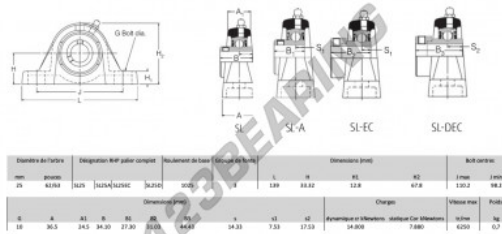

## Housed bearing 2 bolts SL25-RHP - SL25-RHP

<https://www.123bearing.co.uk/bearing-housing/housed-bearing/cast-iron-housed-bearing-2/sl25-rhp>

### PRODUCT FEATURES

|                          |               |
|--------------------------|---------------|
| Brand                    | RHP           |
| N° Ean13                 | 3616060608628 |
| Shaft diameter           | 25 mm         |
| No. of fasteners         | 2             |
| Tightening               | set screw     |
| Mounting center distance | 98.2 mm       |
| Limiting speed           | 6250 rpm      |
| Material                 | cast iron     |
| Weight                   | 700 g         |
| Dynamic load             | 14 kN         |
| Static load              | 7.88 kN       |
| Packaging                | 1             |