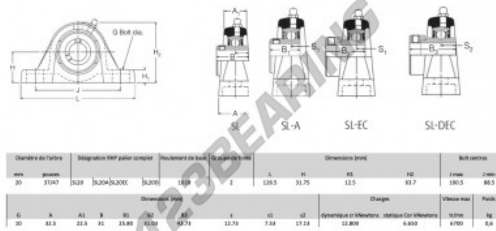

Housed bearing 2 bolts SL20-RHP - SL20-RHP

<https://www.123bearing.co.uk/bearing-housing/housed-bearing/cast-iron-housed-bearing-2/sl20-rhp>

PRODUCT FEATURES

| | |
|--------------------------|---------------|
| Brand | RHP |
| N° Ean13 | 3616060608604 |
| Shaft diameter | 20 mm |
| No. of fasteners | 2 |
| Tightening | set screw |
| Mounting center distance | 88.5 mm |
| Limiting speed | 6700 rpm |
| Material | cast iron |
| Weight | 600 g |
| Dynamic load | 12.8 kN |
| Static load | 6.65 kN |
| Packaging | 1 |