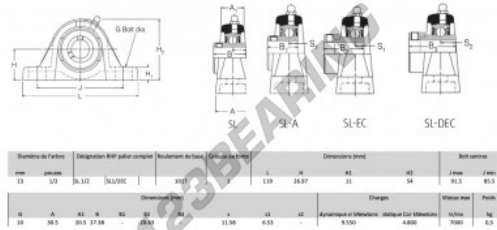

Housed bearing 2 bolts SL1-2-RHP - SL1-2-RHP

<https://www.123bearing.co.uk/bearing-housing/housed-bearing/cast-iron-housed-bearing-2/sl1-2-rhp>

PRODUCT FEATURES

Brand	RHP
N° Ean13	3616060608581
Shaft diameter	13 mm
No. of fasteners	2
Tightening	set screw
Mounting center distance	85.5 mm
Limiting speed	7000 rpm
Material	cast iron
Weight	500 g
Dynamic load	9.55 kN
Static load	4.8 kN
Packaging	1