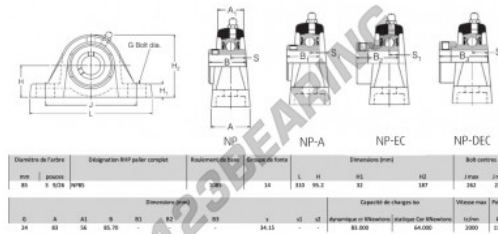

Housed bearing 2 bolts NP85-RHP - NP85-RHP

<https://www.123bearing.co.uk/bearing-housing/housed-bearing/cast-iron-housed-bearing-2/np85-rhp>

PRODUCT FEATURES

| | |
|--------------------------|---------------|
| Brand | RHP |
| N° Ean13 | 3616060608468 |
| Shaft diameter | 85 mm |
| No. of fasteners | 2 |
| Tightening | set screw |
| Mounting center distance | 232 mm |
| Limiting speed | 2000 rpm |
| Material | cast iron |
| Weight | 11800 g |
| Dynamic load | 83 kN |
| Static load | 64 kN |
| Packaging | 1 |