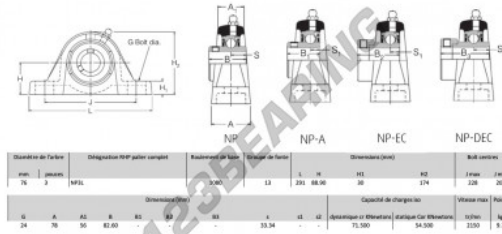

## Housed bearing 2 bolts NP3L-RHP - NP3L-RHP

<https://www.123bearing.co.uk/bearing-housing/housed-bearing/cast-iron-housed-bearing-2/np3l-rhp>

### PRODUCT FEATURES

Brand	RHP
N° Ean13	3616060608451
Shaft diameter	76 mm
No. of fasteners	2
Tightening	set screw
Mounting center distance	206 mm
Limiting speed	2150 rpm
Material	cast iron
Weight	9700 g
Dynamic load	71 kN
Static load	54 kN
Packaging	1