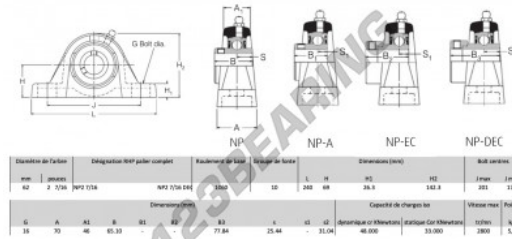

## Housed bearing 2 bolts NP2-7-16-RHP - NP2-7-16-RHP

<https://www.123bearing.co.uk/bearing-housing/housed-bearing/cast-iron-housed-bearing-2/np2-7-16-rhp>

### PRODUCT FEATURES

Brand	RHP
N° Ean13	3616060608352
Shaft diameter	62 mm
Shaft diameter	2.441" inch
No. of fasteners	2
Tightening	Eccentric locking ring
Mounting center distance	176 mm
Mounting center distance	6.929" inch
Limiting speed	2800 rpm
Material	cast iron
Weight	5900 g
Dynamic load	48 kN
Static load	33 kN
Packaging	-
Standard	No standard