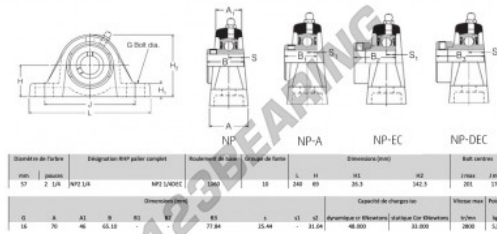

Housed bearing 2 bolts NP2-1-4-RHP - NP2-1-4-RHP

<https://www.123bearing.co.uk/bearing-housing/housed-bearing/cast-iron-housed-bearing-2/np2-1-4-rhp>

PRODUCT FEATURES

Brand	RHP
N° Ean13	3616060608338
Shaft diameter	57 mm
No. of fasteners	2
Tightening	set screw
Mounting center distance	176 mm
Limiting speed	2800 rpm
Material	cast iron
Weight	5900 g
Dynamic load	48 kN
Static load	33 kN
Packaging	1