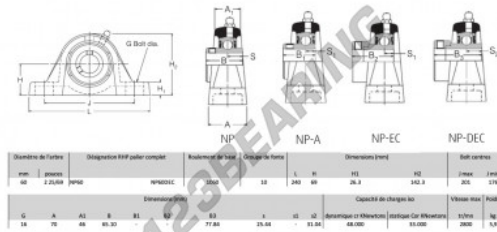

Housed bearing 2 bolts NP60-RHP - NP60-RHP

<https://www.123bearing.co.uk/bearing-housing/housed-bearing/cast-iron-housed-bearing-2/np60-rhp>

PRODUCT FEATURES

Brand	RHP
N° Ean13	747023019397
Shaft diameter	60 mm
No. of fasteners	2
Tightening	Concentra
Mounting center distance	176 mm
Limiting speed	2800 rpm
Material	cast iron
Weight	5900 g
Dynamic load	48 kN
Static load	33 kN
Packaging	1
Standard	No standard