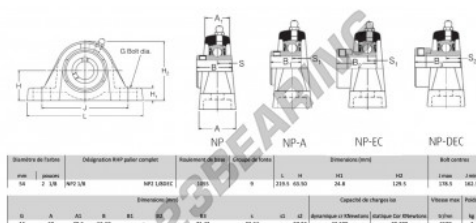

Housed bearing 2 bolts NP2-1-8-RHP - NP2-1-8-RHP

<https://www.123bearing.co.uk/bearing-housing/housed-bearing/cast-iron-housed-bearing-2/np2-1-8-rhp>

PRODUCT FEATURES

Brand	RHP
N° Ean13	3616060608307
Shaft diameter	54 mm
No. of fasteners	2
Tightening	set screw
Mounting center distance	162.5 mm
Limiting speed	3100 rpm
Material	cast iron
Weight	4000 g
Dynamic load	43.5 kN
Static load	29.2 kN
Packaging	1