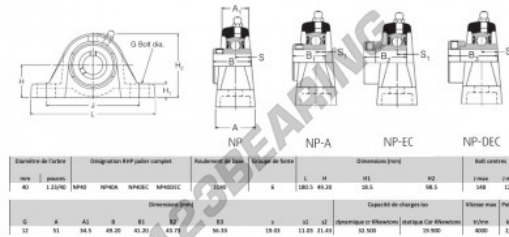

Housed bearing 2 bolts NP40-RHP - NP40-RHP

<https://www.123bearing.co.uk/bearing-housing/housed-bearing/cast-iron-housed-bearing-2/np40-rhp>

PRODUCT FEATURES

Brand	RHP
N° Ean13	3616060608185
Shaft diameter	40 mm
No. of fasteners	2
Tightening	set screw
Mounting center distance	127 mm
Limiting speed	4000 rpm
Material	cast iron
Weight	2100 g
Dynamic load	32.5 kN
Static load	19.9 kN
Packaging	1