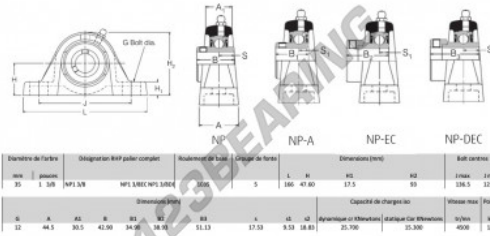

Housed bearing 2 bolts NP1-3-8-RHP - NP1-3-8-RHP

<https://www.123bearing.co.uk/bearing-housing/housed-bearing/cast-iron-housed-bearing-2/np1-3-8-rhp>

PRODUCT FEATURES

Brand	RHP
N° Ean13	3616060608161
Shaft diameter	35 mm
No. of fasteners	2
Tightening	set screw
Mounting center distance	121.5 mm
Limiting speed	4500 rpm
Material	cast iron
Weight	1700 g
Dynamic load	25.7 kN
Static load	15.3 kN
Packaging	1