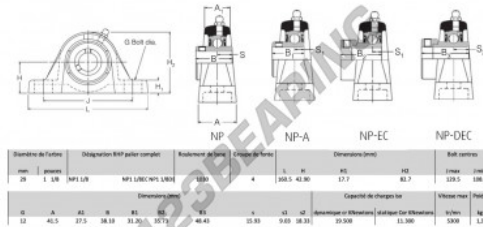

## Housed bearing 2 bolts NP1-1-8-RHP - NP1-1-8-RHP

<https://www.123bearing.co.uk/bearing-housing/housed-bearing/cast-iron-housed-bearing-2/np1-1-8-rhp>

### PRODUCT FEATURES

Brand	RHP
N° Ean13	3616060608116
Shaft diameter	29 mm
No. of fasteners	2
Tightening	set screw
Mounting center distance	108.5 mm
Limiting speed	5300 rpm
Material	cast iron
Weight	1300 g
Dynamic load	19 kN
Static load	11 kN
Packaging	1