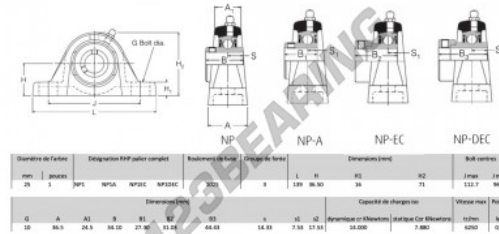

Housed bearing 2 bolts NP1-RHP - NP1-RHP

<https://www.123bearing.co.uk/bearing-housing/housed-bearing/cast-iron-housed-bearing-2/np1-rhp>

PRODUCT FEATURES

Brand	RHP
N° Ean13	3616060608093
Shaft diameter	25 mm
No. of fasteners	2
Tightening	set screw
Mounting center distance	96.8 mm
Limiting speed	6250 rpm
Material	cast iron
Weight	700 g
Dynamic load	14 kN
Static load	7.88 kN
Packaging	1