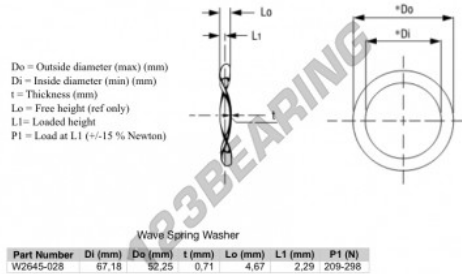

Wave spring washer WSW-67.18-52.25-0.71 - WSW-67.18-52.25-0.71

<https://www.123bearing.co.uk/accessories/washer/wave-spring-washer/wsw-67.18-52.25-0.71>

PRODUCT FEATURES

Brand	GEN
Inside diameter	52.25 mm
Outside diameter	67.18 mm
Thickness	0.71 mm
Material	STEEL
Clearance height	4.67 mm
Packaging	1
Loaded height	2.29
Flat load (approx)	209 N