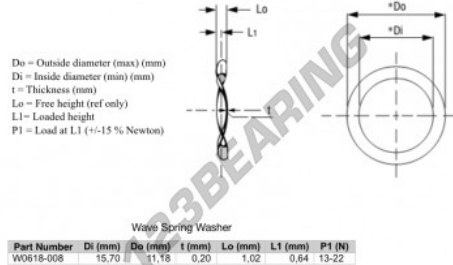

Wave spring washer WSW-15.7-11.18-0.2 - WSW-15.7-11.18-0.2

<https://www.123bearing.co.uk/accessories/washer/wave-spring-washer/wsw-15.7-11.18-0.2>

PRODUCT FEATURES

Brand	GEN
Inside diameter	11.18 mm
Outside diameter	15.7 mm
Thickness	0.2 mm
Material	STEEL
Clearance height	1.02 mm
Packaging	1
Loaded height	0.64
Flat load (approx)	17 N