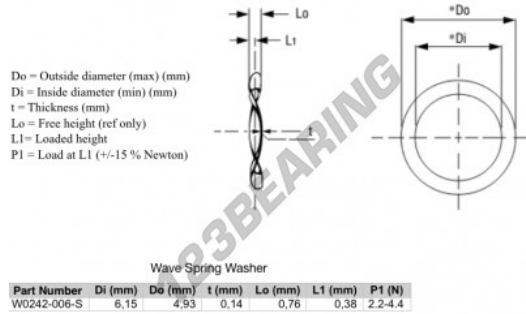

Wave spring washer WSW-6.15-4.93-0.14-SS - WSW-6.15-4.93-0.14-SS

<https://www.123bearing.co.uk/accessories/washer/wave-spring-washer/wsw-6.15-4.93-0.14-ss>

PRODUCT FEATURES

Brand	GEN
Inside diameter	4.93 mm
Outside diameter	6.15 mm
Thickness	0.14 mm
Material	STAINLESS STEEL
Clearance height	0.76 mm
Packaging	1
Loaded height	0.38
Flat load (approx)	3 N