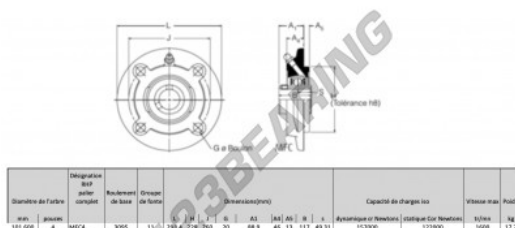

Housed bearing 4 bolts MFC4-RHP - MFC4-RHP

<https://www.123bearing.co.uk/bearing-housing/housed-bearing/cast-iron-housed-bearing-4/mfc4-rhp>

Diamètre de l'arbre		Désignation du produit	Module de base	Épaisseur de l'arbre	Dimensions (mm)							Capacité de charges ISO		Vitesse max	Poids			
mm	po				A1	A2	A3	A4	A5	A6	A7	A8	A9	A10	A11	A12	A13	A14
101.600	4	MFC4	3095	13	230.4	72.9	260	20	88.9	45	13	117	49.31	153000	122900	1600	17.7	

PRODUCT FEATURES

Brand	RHP
N° Ean13	3616060602909
Shaft diameter	101.6 mm
No. of fasteners	4
Tightening	set screw
Mounting center distance	260 mm
Limiting speed	1600 rpm
Material	cast iron
Weight	17700 g
Dynamic load	157 kN
Static load	122 kN
Packaging	1
Standard	No standard