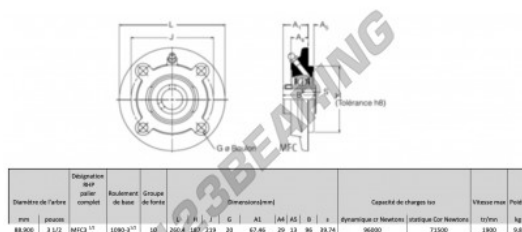

Housed bearing 4 bolts MFC90-3-1-2-RHP - MFC90-3-1-2-RHP

<https://www.123bearing.co.uk/bearing-housing/housed-bearing/cast-iron-housed-bearing-4/mfc90-3-1-2-rhp>

PRODUCT FEATURES

Brand	RHP
N° Ean13	3616060602879
Shaft diameter	88.9 mm
Shaft diameter	3 1/2" inch
No. of fasteners	4
Tightening	set screw
Mounting center distance	219 mm
Mounting center distance	8.622" inch
Limiting speed	1900 rpm
Material	cast iron
Weight	9800 g
Dynamic load	96 kN
Static load	71.5 kN
Packaging	1