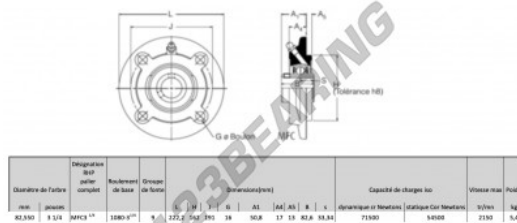

Housed bearing 4 bolts MFC3-1-4-RHP - MFC3-1-4-RHP

<https://www.123bearing.co.uk/bearing-housing/housed-bearing/cast-iron-housed-bearing-4/mfc3-1-4-rhp>

PRODUCT FEATURES

Brand	RHP
N° Ean13	3616060602831
Shaft diameter	82.55 mm
No. of fasteners	4
Tightening	set screw
Mounting center distance	191 mm
Limiting speed	2150 rpm
Material	cast iron
Weight	5400 g
Dynamic load	71.5 kN
Static load	54.5 kN
Packaging	1