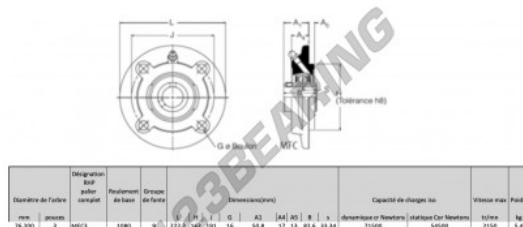

Housed bearing 4 bolts MFC3-RHP - MFC3-RHP

<https://www.123bearing.co.uk/bearing-housing/housed-bearing/cast-iron-housed-bearing-4/mfc3-rhp>

PRODUCT FEATURES

Brand	RHP
N° Ean13	3616060602824
Shaft diameter	76.2 mm
No. of fasteners	4
Tightening	set screw
Mounting center distance	191 mm
Limiting speed	2150 rpm
Material	cast iron
Weight	5400 g
Dynamic load	71.5 kN
Static load	54.5 kN
Packaging	1
Standard	No standard