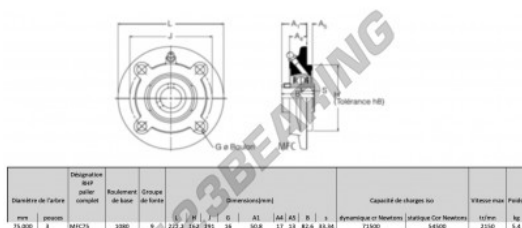

Housed bearing 4 bolts MFC75-RHP - MFC75-RHP

<https://www.123bearing.co.uk/bearing-housing/housed-bearing/cast-iron-housed-bearing-4/mfc75-rhp>

PRODUCT FEATURES

Brand	RHP
N° Ean13	3616060602794
Shaft diameter	75 mm
No. of fasteners	4
Tightening	set screw
Mounting center distance	191 mm
Limiting speed	2150 rpm
Material	cast iron
Weight	5400 g
Dynamic load	71.5 kN
Static load	54.5 kN
Packaging	1
Standard	No standard