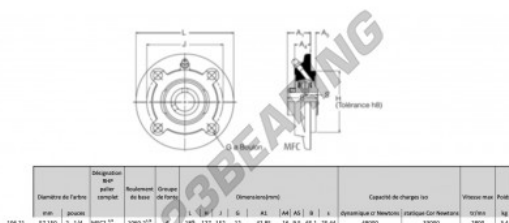

Housed bearing 4 bolts MFC2-1-4-RHP - MFC2-1-4-RHP

<https://www.123bearing.co.uk/bearing-housing/housed-bearing/cast-iron-housed-bearing-4/mfc2-1-4-rhp>

PRODUCT FEATURES

| | |
|--------------------------|---------------|
| Brand | RHP |
| N° Ean13 | 3616060602701 |
| Shaft diameter | 57.15 mm |
| No. of fasteners | 4 |
| Tightening | set screw |
| Mounting center distance | 152 mm |
| Limiting speed | 2800 rpm |
| Material | cast iron |
| Weight | 2800 g |
| Dynamic load | 48 kN |
| Static load | 33 kN |
| Packaging | 1 |