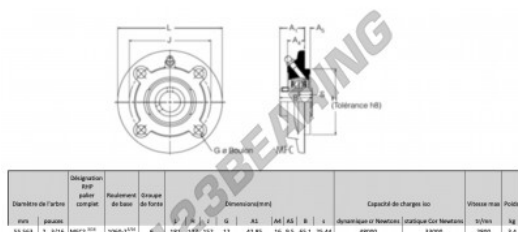

Housed bearing 4 bolts MFC2-3-16-RHP - MFC2-3-16-RHP

<https://www.123bearing.co.uk/bearing-housing/housed-bearing/cast-iron-housed-bearing-4/mfc2-3-16-rhp>

PRODUCT FEATURES

Brand	RHP
N° Ean13	3616060602695
Shaft diameter	55.563 mm
No. of fasteners	4
Tightening	set screw
Mounting center distance	152 mm
Limiting speed	2800 rpm
Material	cast iron
Weight	2800 g
Dynamic load	48 kN
Static load	33 kN
Packaging	1