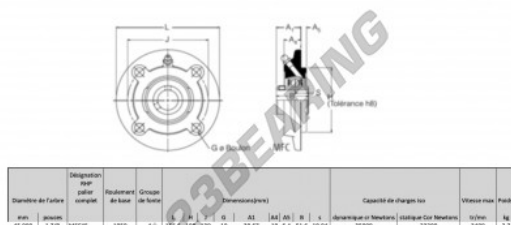

## Housed bearing 4 bolts MFC45-RHP - MFC45-RHP

<https://www.123bearing.co.uk/bearing-housing/housed-bearing/cast-iron-housed-bearing-4/mfc45-rhp>

### PRODUCT FEATURES

Brand	RHP
N° Ean13	3616060602619
Shaft diameter	45 mm
No. of fasteners	4
Tightening	set screw
Mounting center distance	130 mm
Limiting speed	3400 rpm
Material	cast iron
Weight	2700 g
Dynamic load	35 kN
Static load	23.2 kN
Packaging	1