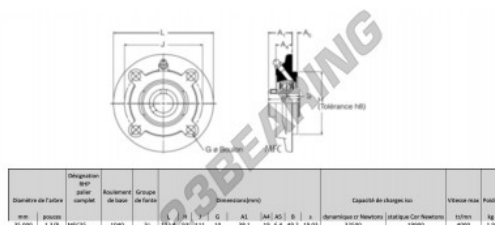

Housed bearing 4 bolts MFC35-RHP - MFC35-RHP

<https://www.123bearing.co.uk/bearing-housing/housed-bearing/cast-iron-housed-bearing-4/mfc35-rhp>

PRODUCT FEATURES

Brand	RHP
N° Ean13	747023008766
Shaft diameter	35 mm
No. of fasteners	4
Tightening	set screw
Mounting center distance	111 mm
Limiting speed	4000 rpm
Material	cast iron
Weight	1900 g
Dynamic load	32.5 kN
Static load	19.9 kN
Packaging	1
Standard	No standard

contact@123bearing.co.uk

02038 087 274

CRT4 de Lesquin 60 Rue Du Haut De Sainghin 59273 Fretin FRANCE