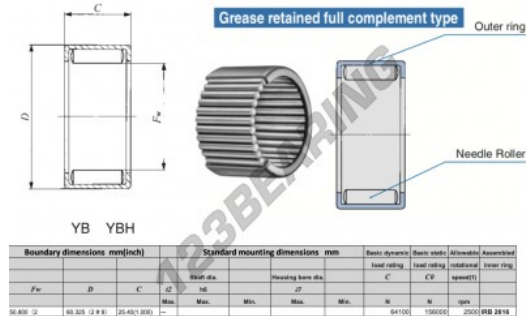

Drawn cup roller bearing YB3216-IKO - YB3216-IKO

<https://www.123bearing.co.uk/bearing-housing/needle-roller-bearing/drawn-cup/yb3216-iko>

PRODUCT FEATURES

Brand	IKO
N° Ean13	3616060600943
Inside diameter	50.8 mm
Outside diameter	60.325 mm
Thickness	25.4 mm
Limiting speed	2500 rpm
Dynamic load	64.1 kN
Static load	156 kN
Packaging	1