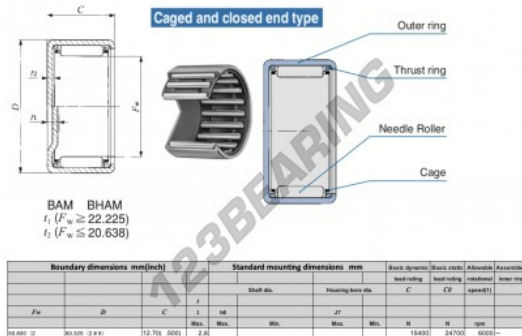

## Drawn cup roller bearing BAM328-IKO - BAM328-IKO

<https://www.123bearing.co.uk/bearing-housing/needle-roller-bearing/drawn-cup/bam328-iko>

### PRODUCT FEATURES

Brand	IKO
N° Ean13	3616060600837
Inside diameter	50.8 mm
Outside diameter	60.325 mm
Thickness	12.7 mm
Limiting speed	6000 rpm
Dynamic load	15.4 kN
Static load	24.7 kN
Packaging	1

[contact@123bearing.co.uk](mailto:contact@123bearing.co.uk)