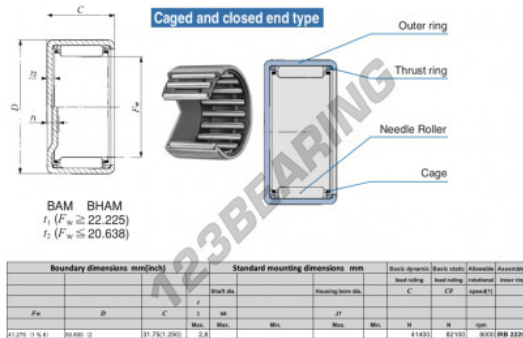

Drawn cup roller bearing BAM2620-IKO - BAM2620-IKO

<https://www.123bearing.co.uk/bearing-housing/needle-roller-bearing/drawn-cup/bam2620-iko>

PRODUCT FEATURES

Brand	IKO
N° Ean13	3616060600776
Inside diameter	41.275 mm
Outside diameter	50.8 mm
Thickness	31.75 mm
Limiting speed	8000 rpm
Dynamic load	41.4 kN
Static load	82.1 kN
Packaging	1