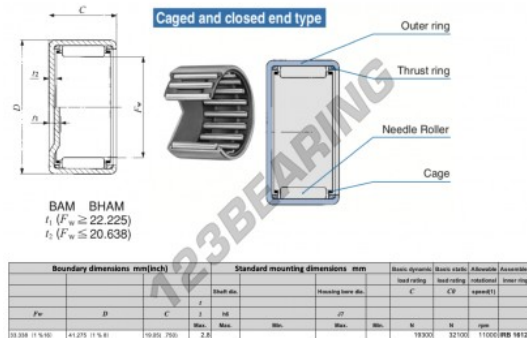

## Drawn cup roller bearing BAM2112-IKO - BAM2112-IKO

<https://www.123bearing.co.uk/bearing-housing/needle-roller-bearing/drawn-cup/bam2112-iko>

### PRODUCT FEATURES

|                  |               |
|------------------|---------------|
| Brand            | IKO           |
| N° Ean13         | 3616060600585 |
| Inside diameter  | 33.338 mm     |
| Outside diameter | 41.275 mm     |
| Thickness        | 19.05 mm      |
| Limiting speed   | 11000 rpm     |
| Dynamic load     | 19.3 kN       |
| Static load      | 32.1 kN       |
| Packaging        | 1             |