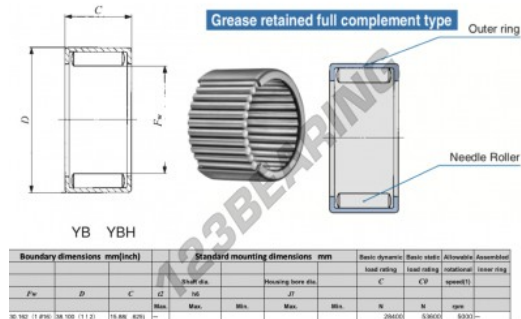

Drawn cup roller bearing YB1910-IKO - YB1910-IKO

<https://www.123bearing.co.uk/bearing-housing/needle-roller-bearing/drawn-cup/yb1910-iko>

PRODUCT FEATURES

Brand	IKO
N° Ean13	3616060600554
Inside diameter	30.162 mm
Outside diameter	38.1 mm
Thickness	15.88 mm
Limiting speed	5000 rpm
Dynamic load	28.4 kN
Static load	53.6 kN
Packaging	1