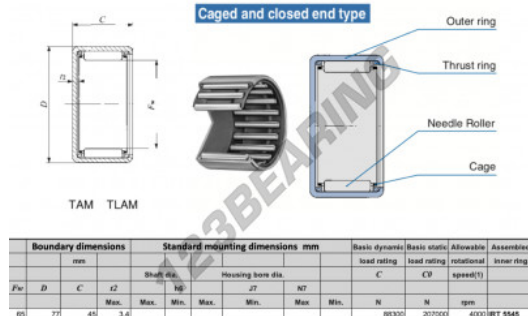

Drawn cup roller bearing TAMW6545-IKO - TAMW6545-IKO

<https://www.123bearing.co.uk/bearing-housing/needle-roller-bearing/drawn-cup/tamw6545-iko>

PRODUCT FEATURES

| | |
|------------------|---------------|
| Brand | IKO |
| N° Ean13 | 3616060600059 |
| Inside diameter | 65 mm |
| Outside diameter | 77 mm |
| Thickness | 45 mm |
| Limiting speed | 4000 rpm |
| Dynamic load | 88.3 kN |
| Static load | 207 kN |
| Packaging | 1 |