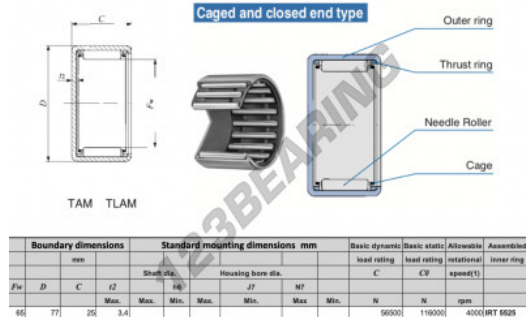

Drawn cup roller bearing TAM6525-IKO - TAM6525-IKO

<https://www.123bearing.co.uk/bearing-housing/needle-roller-bearing/drawn-cup/tam6525-iko>

PRODUCT FEATURES

Brand	IKO
N° Ean13	3616060600035
Inside diameter	65 mm
Outside diameter	77 mm
Thickness	25 mm
Limiting speed	4000 rpm
Dynamic load	56.5 kN
Static load	116 kN
Packaging	1