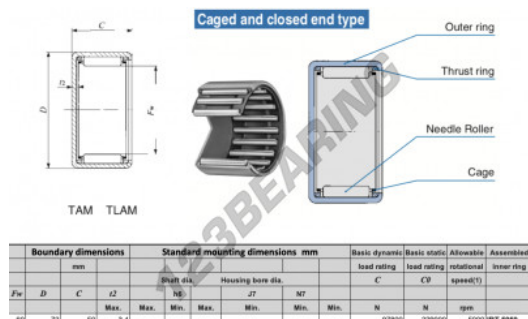

Drawn cup roller bearing TAMW6050-IKO - TAMW6050-IKO

<https://www.123bearing.co.uk/bearing-housing/needle-roller-bearing/drawn-cup/tamw6050-iko>

PRODUCT FEATURES

Brand	IKO
N° Ean13	3616060599988
Inside diameter	60 mm
Inside diameter	2.362" inch
Outside diameter	72 mm
Outside diameter	2.835" inch
Thickness	50 mm
Thickness	1.969" inch
Limiting speed	5000 rpm
Dynamic load	97.8 kN
Static load	229 kN
Packaging	1