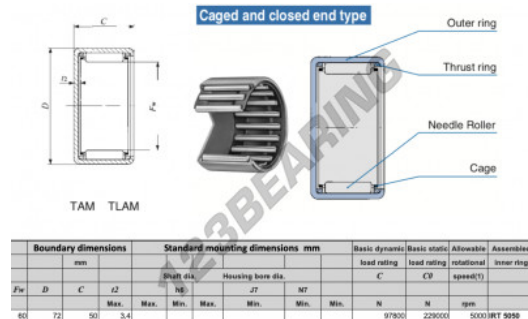

Drawn cup roller bearing TAMW6050-IKO - TAMW6050-IKO

<https://www.123bearing.co.uk/bearing-housing/needle-roller-bearing/drawn-cup/tamw6050-iko>

PRODUCT FEATURES

| | |
|------------------|---------------|
| Brand | IKO |
| N° Ean13 | 3616060599988 |
| Inside diameter | 60 mm |
| Outside diameter | 72 mm |
| Thickness | 50 mm |
| Limiting speed | 5000 rpm |
| Dynamic load | 97.8 kN |
| Static load | 229 kN |
| Packaging | 1 |