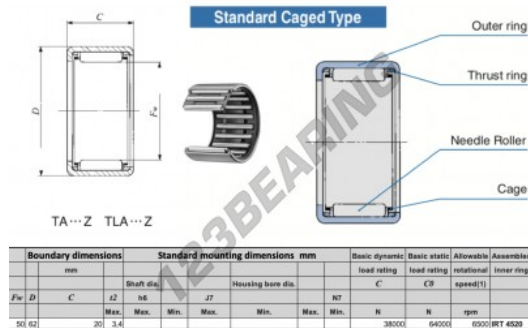

## Drawn cup roller bearing TAM5020-IKO - TAM5020-IKO

<https://www.123bearing.co.uk/bearing-housing/needle-roller-bearing/drawn-cup/tam5020-iko>

### PRODUCT FEATURES

Brand	IKO
N° Ean13	3616060599841
Inside diameter	50 mm
Outside diameter	62 mm
Thickness	15 mm
Limiting speed	6500 rpm
Dynamic load	38 kN
Static load	64 kN
Packaging	1

[contact@123bearing.co.uk](mailto:contact@123bearing.co.uk)