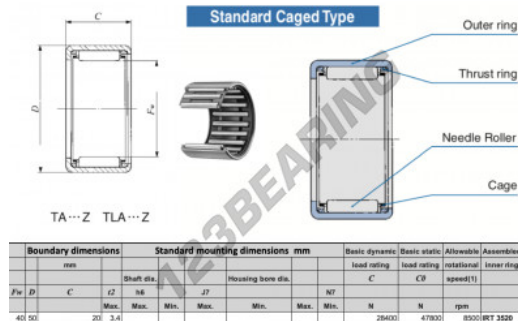

Drawn cup roller bearing TAM4020-IKO - TAM4020-IKO

<https://www.123bearing.co.uk/bearing-housing/needle-roller-bearing/drawn-cup/tam4020-iko>

PRODUCT FEATURES

Brand	IKO
N° Ean13	3616060599704
Inside diameter	40 mm
Outside diameter	50 mm
Thickness	20 mm
Limiting speed	8500 rpm
Dynamic load	28.4 kN
Static load	47.8 kN
Packaging	1