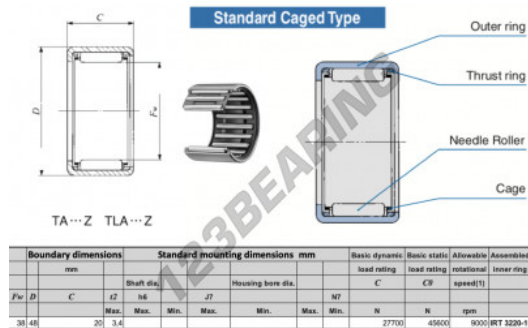

Drawn cup roller bearing TAM3820-IKO - TAM3820-IKO

<https://www.123bearing.co.uk/bearing-housing/needle-roller-bearing/drawn-cup/tam3820-iko>

PRODUCT FEATURES

Brand	IKO
N° Ean13	3616060599650
Inside diameter	38 mm
Outside diameter	48 mm
Thickness	20 mm
Limiting speed	9000 rpm
Dynamic load	27.7 kN
Static load	45.6 kN
Packaging	1