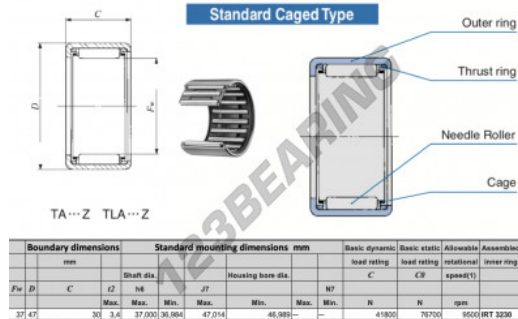

Drawn cup roller bearing TAM3730-IKO - TAM3730-IKO

<https://www.123bearing.co.uk/bearing-housing/needle-roller-bearing/drawn-cup/tam3730-iko>

PRODUCT FEATURES

Brand	IKO
N° Ean13	3616060599636
Inside diameter	37 mm
Outside diameter	47 mm
Thickness	30 mm
Limiting speed	9500 rpm
Dynamic load	41.8 kN
Static load	76.7 kN
Packaging	1