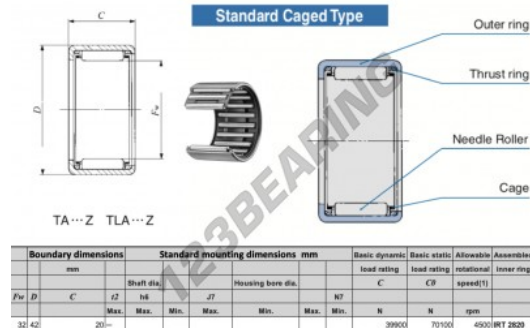

Drawn cup roller bearing YT3220-IKO - YT3220-IKO

<https://www.123bearing.co.uk/bearing-housing/needle-roller-bearing/drawn-cup/yt3220-iko>

PRODUCT FEATURES

Brand	IKO
N° Ean13	3616060599605
Inside diameter	32 mm
Outside diameter	42 mm
Thickness	20 mm
Limiting speed	5000 rpm
Weight	72 g
Dynamic load	39.9 kN
Static load	70.1 kN
Packaging	-
Standard	-